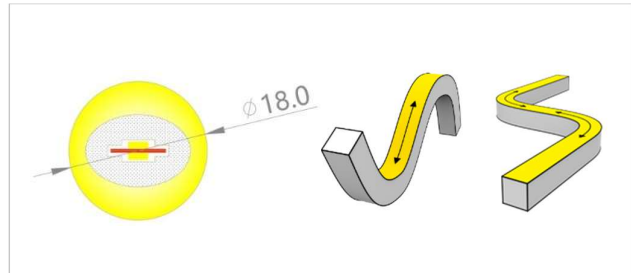

## PRODUCT DESCRIPTION

This Low Output Neon Flex features a circular cross-section and is designed for flexibility and style. It delivers high-quality, wraparound illumination that meets the demands of modern lighting applications.

## PRODUCT NOTES

- Fusion Neon is typically supplied in custom cut lengths, but can also be supplied in reels up to a maximum length of 5m, with cables at both ends.
- A range of mounting accessories are available to ensure easy and secure installation.
- Please note, the 360° Neon cannot be cut to size on site, so precise measurements are required prior to ordering.
- When unreeling NGA's Neon Flex, two people must work together no more than 1.5 m apart. One supports the reel while the other feeds the Neon out for installation. This prevents twisting and protects the internal LEDs.

## TECHNICAL INFORMATION

Product Code	NGA/LL/NF/18/360D/10/2700/67
Product Group	Neon Flex
Bend Direction	Horizontal OR Vertical (not Dual)
Power Consumption	10W/m
Supply Voltage	24V DC Constant Voltage
Lumen Output	750
Efficacy	75lm/W
Colour Temperature	2700K
CRI	Ra>90
MacAdam Step	<3SDCM
Lifetime	50000hrs
Cutting Interval	50mm

Dimensions	ø18mm
Mounting Clip	Refer to page 2
Alternative Mounting	Refer to page 2
Bending Diameter	ø≥150mm
Cable Entry	End / Side
Max Run Length	6.5m
Control Gear	On-Off / TRIAC / 0-10 / DALI / DMX
IP Rating	IP67
IK Rating	IK08
Operating Temperature	-40°C to 55°C
Beam Angle	360°
Protection Class	III