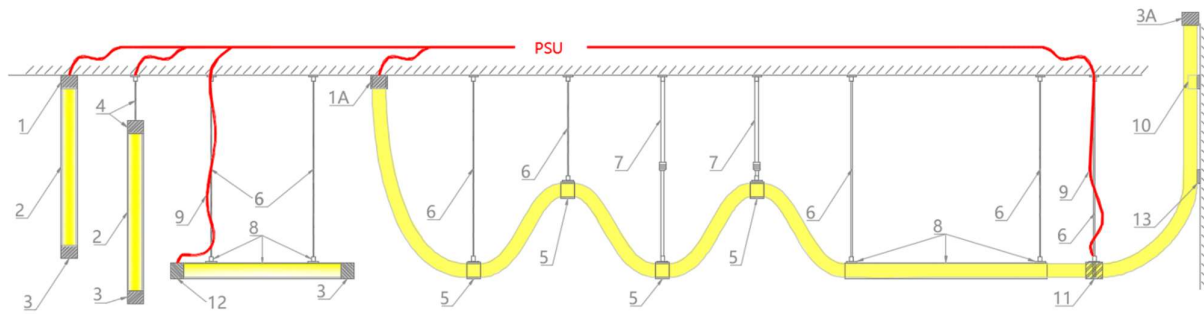

ADDITIONAL INFO

MOUNTING ACCESSORIES

LED SPECIFICATION SHEET

- 1: Aluminum mounting cap with cable entry
- 1A: Aluminum mounting cap with cable entry
- 2: N/A
- 3: Aluminum end cap
- 3A: Aluminum end cap
- 4: Hanging cap with built-in power cable
- 5A: N/A
- 5B: N/A

- 6: Hanging wire
- 7: N/A
- 8: N/A
- 9: Power cable
- 10: Transparent surface mounting clip
- 11: Splicing Kit : with 1x hanger + cable entry
- 12: N/A
- 13: N/A

EUROPE & AMERICA HQ
T: +44 (0) 1276 686175 | E: info@nogreyarea.co.uk

MENA REGION HQ
T: +971 (0) 433 38300 | E: info@nogreyarea.me | www.no-grey-area.com

NGA