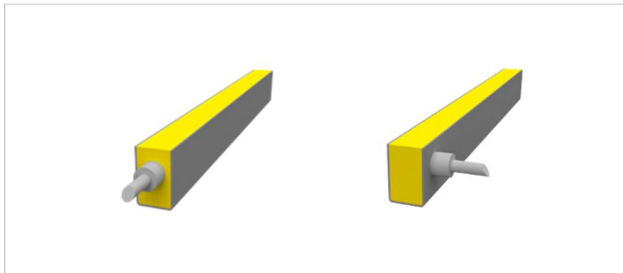

# NEON 360 - 18 3D 10W/M 2700K IP67

NGA/LL/NF/18/360D/10/2700/67

LED SPECIFICATION SHEET

## PRODUCT DESCRIPTION

This Low Output Neon Flex features a circular cross-section and is designed for flexibility and style. It delivers high-quality, wraparound illumination that meets the demands of modern lighting applications.

## PRODUCT NOTES

- Fusion Neon is typically supplied in custom cut lengths, but can also be supplied in reels up to a maximum length of 5m, with cables at both ends.
- A range of mounting accessories are available to ensure easy and secure installation.
- Please note, the 360° Neon cannot be cut to size on site, so precise measurements are required prior to ordering.
- When unreeling NGA's Neon Flex, two people must work together no more than 1.5 m apart. One supports the reel while the other feeds the Neon out for installation. This prevents twisting and protects the internal LEDs.

Dimensions	ø18mm
Mounting Clip	Refer to page 2
Alternative Mounting	Refer to page 2
Bending Diameter	ø≥150mm
Cable Entry	End / Side
Max Run Length	6.5m
Control Gear	On-Off / TRIAC / 0-10 / DALI / DMX
IP Rating	IP67
IK Rating	IK08
Operating Temperature	-40°C to 55°C
Beam Angle	360°
Protection Class	III