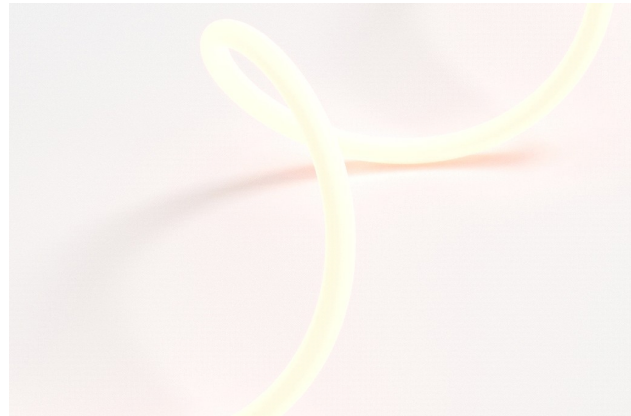

# NEON 360 - 18 3D 10W/M 2700K IP67

NGA/LL/NF/18/360D/10/2700/67

LED SPECIFICATION SHEET

## PRODUCT DESCRIPTION

This Low Output Neon Flex features a circular cross-section and is designed for flexibility and style. It delivers high-quality, wraparound illumination that meets the demands of modern lighting applications.

## PRODUCT NOTES

- Fusion Neon is typically supplied in custom cut lengths, but can also be supplied in reels up to a maximum length of 5m, with cables at both ends.
- A range of mounting accessories are available to ensure easy and secure installation.
- Please note, the 360° Neon cannot be cut to size on site, so precise measurements are required prior to ordering.
- When unreeling NGA's Neon Flex, two people must work together no more than 1.5 m apart. One supports the reel while the other feeds the Neon out for installation. This prevents twisting and protects the internal LEDs.

## TECHNICAL INFORMATION

Product Code	NGA/LL/NF/18/360D/10/2700/67
Product Group	Neon Flex
Bend Direction	Horizontal OR Vertical (not Dual)
Power Consumption	10W/m
Supply Voltage	24V DC Constant Voltage
Lumen Output	750
Efficacy	75lm/W
Colour Temperature	2700K
CRI	Ra>90
MacAdam Step	<3SDCM
Lifetime	50000hrs
Cutting Interval	50mm